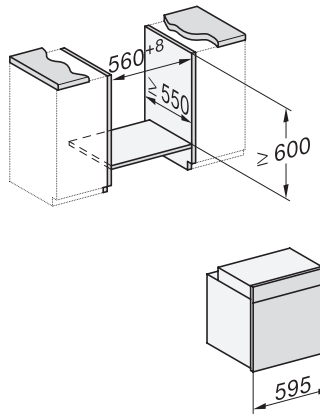

H 7460 BP

Ugn

i perfekt kombinerbar design med LED-belysning och pyrolyys.

installation H7000 XL, installation drawing

side view H7000 XL, installation drawings

built-in H7000 XL, installation drawing

Installation H7000 XL underframe, installation drawings

H2x6x-1B/BP/E/EP/I/IP, H2850BP, H7x6xB/BP/BPX, H2x6xB, installation drawings

H7000 handle, glass, installation drawings

Installation H7000 BM XL, installation drawings

side view H7000 XL build-under, installation drawing