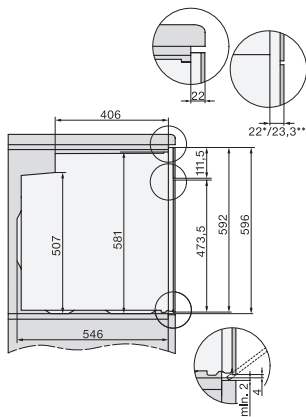

H 7460 BP

Ugn

i perfekt kombinerbar design med LED-belysning och pyrolyys.

installation H7000 XL, installation drawing

side view H7000 XL, installation drawings

built-in H7000 XL, installation drawing

Installation H7000 XL underframe, installation drawings

H2x6x-1B/BP/E/EP/I/IP, H2850BP, H7x6xB/BP/BPX, H2x6xB, installation drawings

H7000 handle, glass, installation drawings

Installation H7000 BM XL, installation drawings

side view H7000 XL build-under, installation drawing