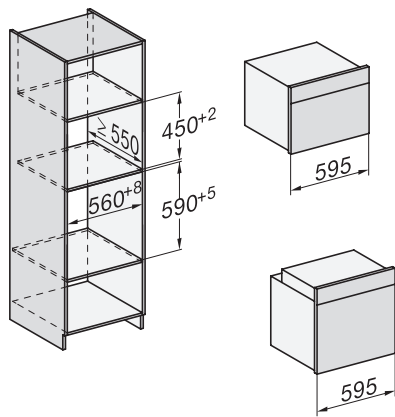

H 7460 BP

Ugn

i perfekt kombinerbar design med LED-belysning och pyrolyys.

installation H7000 XL, installation drawing

side view H7000 XL, installation drawings

built-in H7000 XL, installation drawing

Installation H7000 XL underframe, installation drawings

H2x6x-1B/BP/E/EP/I/IP, H2850BP, H7x6xB/BP/BPX, H2x6xB, installation drawings

H7000 handle, glass, installation drawings

Installation H7000 BM XL, installation drawings

side view H7000 XL build-under, installation drawing