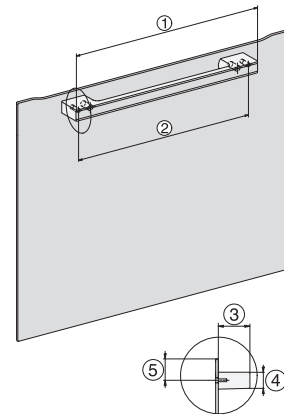

H 7460 BP

Ugn

i perfekt kombinerbar design med LED-belysning och pyrolyys.

installation H7000 XL, installation drawing

side view H7000 XL, installation drawings

built-in H7000 XL, installation drawing

Installation H7000 XL underframe, installation drawings

H2x6x-1B/BP/E/EP/I/IP, H2850BP, H7x6xB/BP/BPX, H2x6xB, installation drawings

H7000 handle, glass, installation drawings

Installation H7000 BM XL, installation drawings

side view H7000 XL build-under, installation drawing