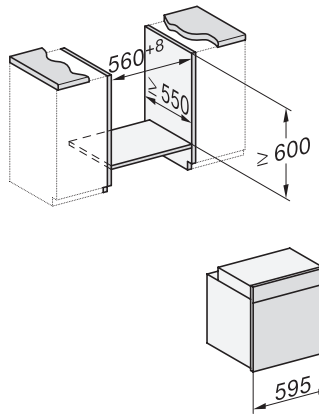

H 7460 BP

Ugn

i perfekt kombinerbar design med LED-belysning och pyrolyys.

installation H7000 XL, installation drawing

side view H7000 XL, installation drawings

built-in H7000 XL, installation drawing

Installation H7000 XL underframe, installation drawings

H2x6x-1B/BP/E/EP/I/IP, H2850BP, H7x6xB/BP/BPX, H2x6xB, installation drawings

H7000 handle, glass, installation drawings

Installation H7000 BM XL, installation drawings

side view H7000 XL build-under, installation drawing