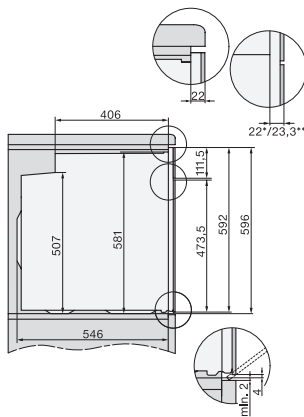

H 7460 BP

Ugn

i perfekt kombinerbar design med LED-belysning och pyrolyys.

installation H7000 XL, installation drawing

side view H7000 XL, installation drawings

built-in H7000 XL, installation drawing

Installation H7000 XL underframe, installation drawings

H2x6x-1B/BP/E/EP/I/IP, H2850BP, H7x6xB/BP/BPX, H2x6xB, installation drawings

H7000 handle, glass, installation drawings

Installation H7000 BM XL, installation drawings

side view H7000 XL build-under, installation drawing