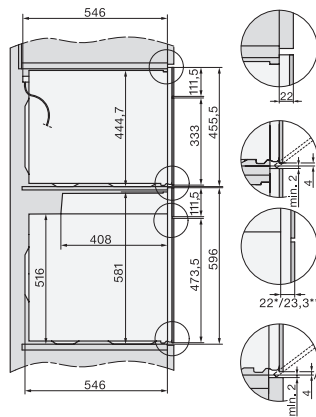

H 7264 BP

Ugn

i perfekt kombinerbar design med klartextdisplay, uppkoppling och pyrolysis.

installation H7000 XL, installation drawing

side view H7000 XL, installation drawings

built-in H7000 XL, installation drawing

Installation H7000 XL underframe, installation drawings

H2x6x-1B/BP/E/EP/I/JP, H2850BP, H7x6xB/BP/BPX, H2x6xB, installation drawings

H7000 handle, glass, installation drawings

Installation H7000 BM XL, installation drawings

side view Kombi BM XL, installation drawings

Installation Kombi BM XL, installation drawings