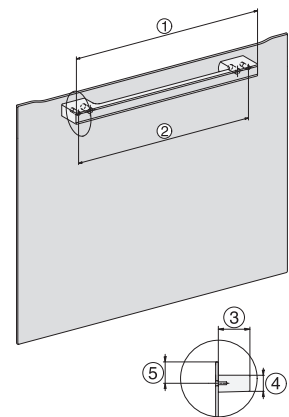

H 7264 BP

Ugn

i perfekt kombinerbar design med klartextdisplay, uppkoppling och pyrolysis.

installation H7000 XL, installation drawing

side view H7000 XL, installation drawings

built-in H7000 XL, installation drawing

Installation H7000 XL underframe, installation drawings

H2x6x-1B/BP/E/EP/I/JP, H2850BP, H7x6xB/BP/BPX, H2x6xB, installation drawings

H7000 handle, glass, installation drawings

Installation H7000 BM XL, installation drawings