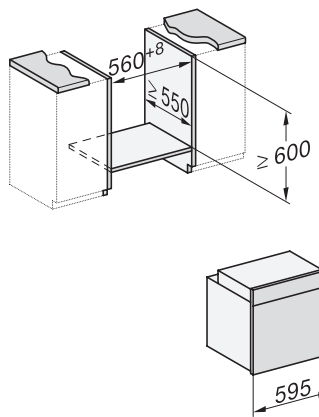

H 7264 BP

Ugn

i perfekt kombinerbar design med klartextdisplay, uppkoppling och pyrolysis.

installation H7000 XL, installation drawing

side view H7000 XL, installation drawings

built-in H7000 XL, installation drawing

Installation H7000 XL underframe, installation drawings

H2x6x-1B/BP/E/EP/I/JP, H2850BP, H7x6xB/BP/BPX, H2x6xB, installation drawings

H7000 handle, glass, installation drawings

Installation H7000 BM XL, installation drawings