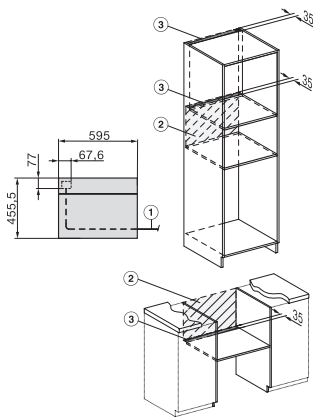

## H 7640 BM

Kompaktugn med mikrovågsfunktion

i en perfekt kombinerbar design med automatikprogram och stektermometer.

side view H7000 BM, installation drawings

built-in H7000 BM, installation drawing

built-in H7000 BM build-under, installation drawings

installation H7000 BM, installation drawing

H7000 handle, glass, installation drawings

Installation H7000 BM XL, installation drawings

side view H7000 BM build-under, installation drawings

side view Kombi BM XL, installation drawings