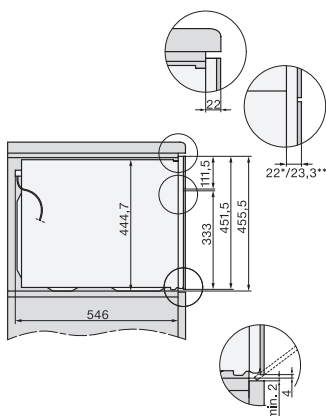

## H 7640 BM

Kompaktugn med mikrovågsfunktion

i en perfekt kombinerbar design med automatikprogram och stektermometer.

side view H7000 BM, installation drawings

built-in H7000 BM, installation drawing

built-in H7000 BM build-under, installation drawings

installation H7000 BM, installation drawing

H7000 handle, glass, installation drawings

Installation H7000 BM XL, installation drawings

side view H7000 BM build-under, installation drawings

side view Kombi BM XL, installation drawings