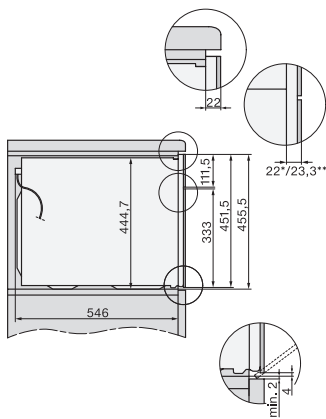

H 7440 BM

Kompaktugn med mikrovågsfunktion

i en perfekt kombinerbar design med automatikprogram och kombidrift.

side view H7000 BM, installation drawings

built-in H7000 BM, installation drawing

built-in H7000 BM build-under, installation drawings

installation H7000 BM, installation drawing

H7000 handle, glass, installation drawings

Installation H7000 BM XL, installation drawings

side view H7000 BM build-under, installation drawings

side view Kombi BM XL, installation drawings