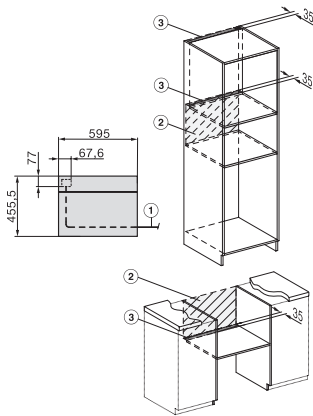

H 7440 BM

Kompaktugn med mikrovågsfunktion

i en perfekt kombinerbar design med automatikprogram och kombidrift.

side view H7000 BM, installation drawings

built-in H7000 BM, installation drawing

built-in H7000 BM build-under, installation drawings

installation H7000 BM, installation drawing

H7000 handle, glass, installation drawings

Installation H7000 BM XL, installation drawings

side view H7000 BM build-under, installation drawings

side view Kombi BM XL, installation drawings