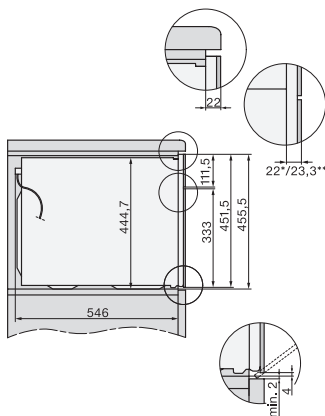

452

Nischdjup i mm

550

Produktbredd i mm

595

Produkthöjd i mm

456

Produktdjup i mm

installation H7000 BM, installation drawing

H7000 handle, glass, installation drawings

Installation H7000 BM XL, installation drawings

side view H7000 BM build-under, installation drawings

side view Kombi BM XL, installation drawings