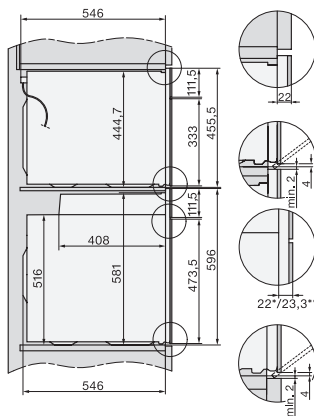

452

Nischdjup i mm

550

Produktbredd i mm

595

Produkthöjd i mm

456

Produktdjup i mm

installation H7000 BM, installation drawing

H7000 handle, glass, installation drawings

Installation H7000 BM XL, installation drawings

side view H7000 BM build-under, installation drawings

side view Kombi BM XL, installation drawings