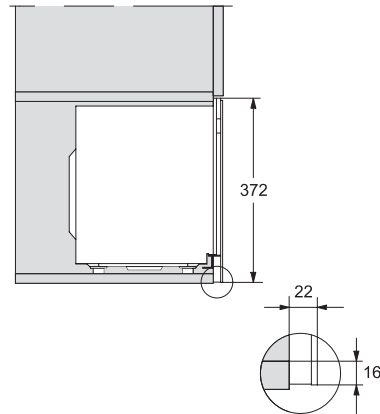

M223xSC, installation drawing

M223xSC, AB45-2, side view installation drawing

M223xSC, AB45-2, installation drawing

M223xSC, AB42-1, installation drawing

M223xSC, AB42-1, installation drawing

## M 2234 SC

Mikrovågsugn för inbyggnad med sidoliggande sensormanövrering för en bekväm hantering.

M223xSC, AB38-1, installation drawing

M223xSC, AB38-1, installation drawing

M223xSC, AB36, installation drawing

M223xSC, AB36, installation drawing

M22xxSC, installation drawing

M22xxSC, installation drawing