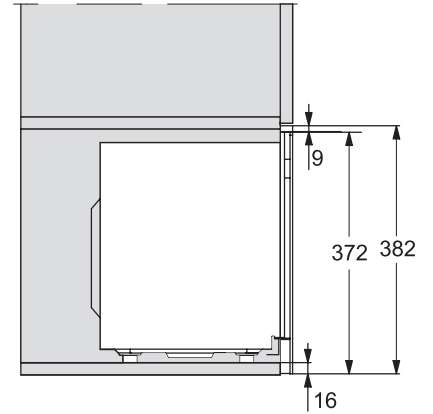

M223xSC, installation drawing

M223xSC, AB45-2, side view installation drawing

M223xSC, AB45-2, installation drawing

M223xSC, AB42-1, installation drawing

M223xSC, AB42-1, installation drawing

## M 2234 SC

Mikrovågsugn för inbyggnad med sidoliggande sensormanövrering för en bekväm hantering.

M223xSC, AB38-1, installation drawing

M223xSC, AB38-1, installation drawing

M223xSC, AB36, installation drawing

M223xSC, AB36, installation drawing

M22xxSC, installation drawing

M22xxSC, installation drawing