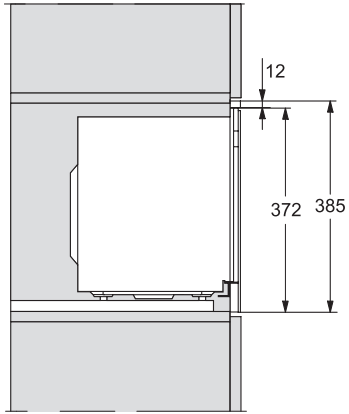

M223xSC, installation drawing

M223xSC, AB45-2, side view installation drawing

M223xSC, AB45-2, installation drawing

M223xSC, AB42-1, installation drawing

M223xSC, AB42-1, installation drawing

M 2234 SC

Mikrovågsugn för inbyggnad med sidoliggande sensormanövrering för en bekväm hantering.

M223xSC, AB38-1, installation drawing

M223xSC, AB38-1, installation drawing

M223xSC, AB36, installation drawing

M223xSC, AB36, installation drawing

M22xxSC, installation drawing

M22xxSC, installation drawing