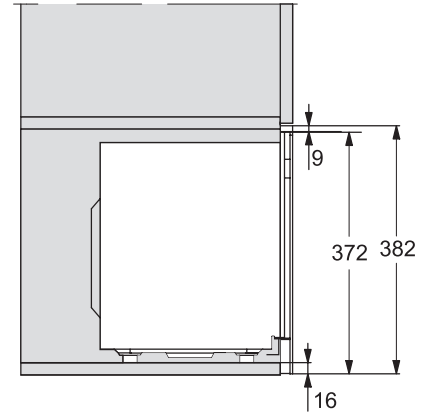

M223xSC, installation drawing

M223xSC, AB45-2, side view installation drawing

M223xSC, AB45-2, installation drawing

M223xSC, AB42-1, installation drawing

M223xSC, AB42-1, installation drawing

M 2234 SC

Mikrovågsugn för inbyggnad med sidoliggande sensormanövrering för en bekväm hantering.

M223xSC, AB38-1, installation drawing

M223xSC, AB38-1, installation drawing

M223xSC, AB36, installation drawing

M223xSC, AB36, installation drawing

M22xxSC, installation drawing

M22xxSC, installation drawing