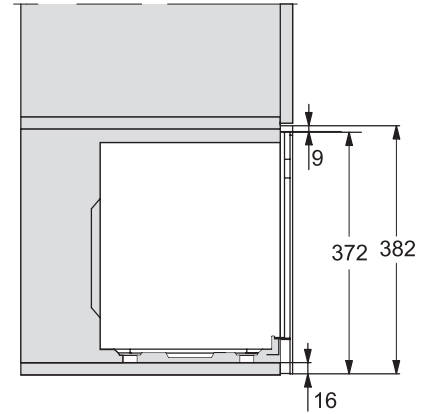

M2230SC, installation drawings

M223xSC, installation drawings

M223xSC, installation drawings

M223xSC, installation drawing

M223xSC, AB45-2, side view installation drawing

M223xSC, AB45-2, installation drawing

M223xSC, AB42-1, installation drawing

M223xSC, AB42-1, installation drawing

M 2230 SC

Mikrovågsugn för inbyggnad med sidoliggande sensormanövrering för en bekväm hantering.

M223xSC, AB38-1, installation drawing

M223xSC, AB38-1, installation drawing

M223xSC, AB36, installation drawing

M223xSC, AB36, installation drawing

M22xxSC, installation drawing

M22xxSC, installation drawing