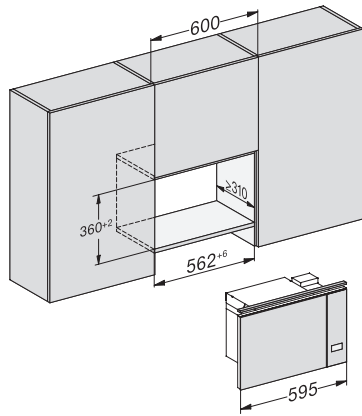

M223xSC, AB36, installation drawing