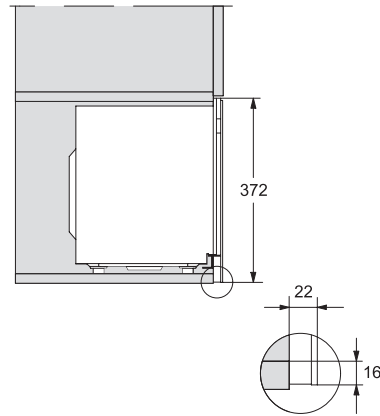

M2230SC, installation drawings

M223xSC, installation drawings

M223xSC, installation drawings

M223xSC, installation drawing

M223xSC, AB45-2, side view installation drawing

M223xSC, AB45-2, installation drawing

M223xSC, AB42-1, installation drawing

M223xSC, AB42-1, installation drawing

M 2230 SC

Mikrovågsugn för inbyggnad med sidoliggande sensormanövrering för en bekväm hantering.

M223xSC, AB38-1, installation drawing

M223xSC, AB38-1, installation drawing

M223xSC, AB36, installation drawing

M223xSC, AB36, installation drawing

M22xxSC, installation drawing

M22xxSC, installation drawing