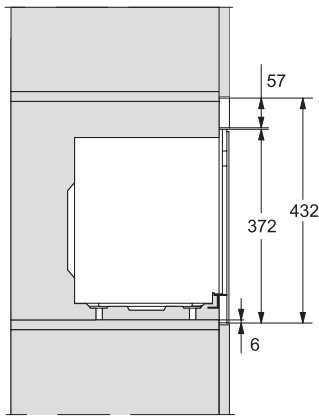

M2230SC, installation drawings

M223xSC, installation drawings

M223xSC, installation drawings

M223xSC, installation drawing

M223xSC, AB45-2, side view installation drawing

M223xSC, AB45-2, installation drawing

M223xSC, AB42-1, installation drawing

M223xSC, AB42-1, installation drawing

M 2230 SC

Mikrovågsugn för inbyggnad med sidoliggande sensormanövrering för en bekväm hantering.

M223xSC, AB38-1, installation drawing

M223xSC, AB38-1, installation drawing

M223xSC, AB36, installation drawing

M223xSC, AB36, installation drawing

M22xxSC, installation drawing

M22xxSC, installation drawing