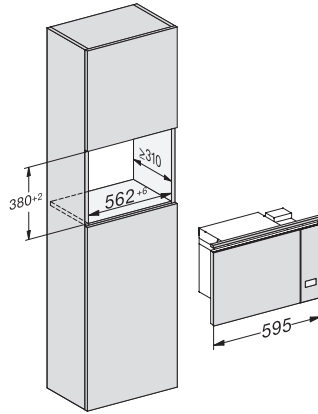

M2230SC, installation drawings

M223xSC, installation drawings

M223xSC, installation drawings

M223xSC, installation drawing

M223xSC, AB45-2, side view installation drawing

M223xSC, AB45-2, installation drawing

M223xSC, AB42-1, installation drawing

M223xSC, AB42-1, installation drawing

M 2230 SC

Mikrovågsugn för inbyggnad med sidoliggande sensormanövrering för en bekväm hantering.

M223xSC, AB38-1, installation drawing

M223xSC, AB38-1, installation drawing

M223xSC, AB36, installation drawing

M223xSC, AB36, installation drawing

M22xxSC, installation drawing

M22xxSC, installation drawing