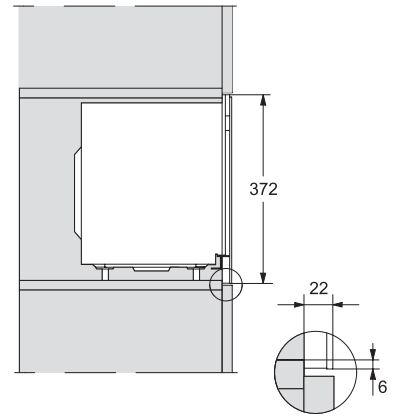

M2230SC, installation drawings

M223xSC, installation drawings

M223xSC, installation drawings

M223xSC, installation drawing

M223xSC, AB45-2, side view installation drawing

M223xSC, AB45-2, installation drawing

M223xSC, AB42-1, installation drawing

M223xSC, AB42-1, installation drawing

M 2230 SC

Mikrovågsugn för inbyggnad med sidoliggande sensormanövrering för en bekväm hantering.

M223xSC, AB38-1, installation drawing

M223xSC, AB38-1, installation drawing

M223xSC, AB36, installation drawing

M223xSC, AB36, installation drawing

M22xxSC, installation drawing

M22xxSC, installation drawing