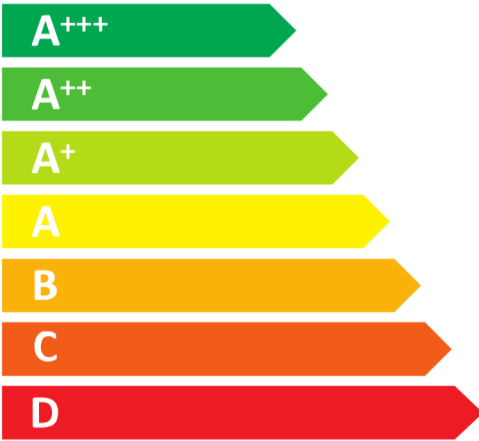

ENERGY

Miele

TQ 1000 WP

Nova Edition

A+++

170
kWh/annum

231
min/cycle

9.0
kg