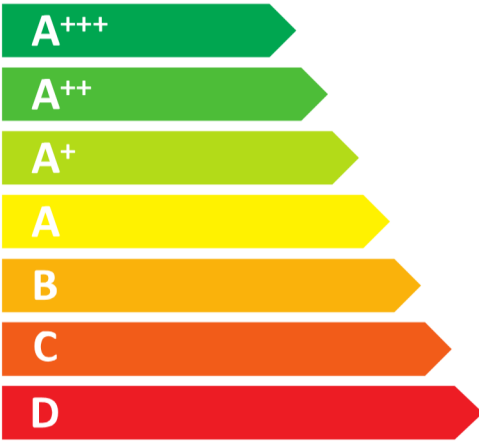

# ENERGY

Miele

TWC660WP

125 Edition

**A+++**

**172**  
kWh/annum

**170**  
min/cycle

**8.0**  
kg