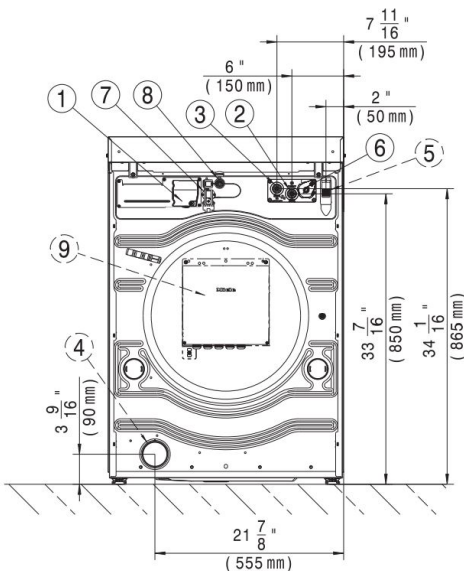

Proven Hygiene

Our washing machines in the Benchmark series remove more than 99.9% of all viruses (including coronaviruses).

Model	Heat Type	Electrical Specification Voltage/Hz/Phase (Amp)	Color	Material No.	Article No.
PWM 511, Drain Valve	Electric	208,240/60/1 (2 x 30 A)	Iron Grey	12271870	51511021NAM

Specifications

Capacity	25 lbs. (11 kg)
Cylinder Diameter	21 ⁹ / ₁₆ in. (548 mm)
Cylinder Depth	16 ¹ / ₄ in. (412 mm)
Cylinder Volume	3.5 cu.ft. (100 l)
Machine Dimensions (WxDxH)	27 ⁹ / ₁₆ x 33 ¹ / ₄ x 40 ³ / ₁₆ in. (700 x 845 x 1,020 mm)
Door Opening	14 ⁹ / ₁₆ in. (370 mm)
Floor to Door	12 ¹³ / ₁₆ in. (326 mm)
Reversible Door	No
Shipping Dimensions (WxDxH)	29 ¹ / ₂ x 36 ¹ / ₈ x 47 ¹³ / ₁₆ in. (750 x 917 x 1,214 mm)
Net Weight	359 lbs. (163 kg)
Crated Weight	386 lbs. (175 kg)
Wash Speed	46 rpm
Extract Speed	1,100 rpm
G-force	370
Water Inlets	2 x ³ / ₄ in. (203 x 19 mm)
Drain Diameter Drain Valve	2 ³ / ₄ in. (70 mm)
Recommended Water Pressure	14.5 -145 psi
Water Flow Drain Valve	52.8 gal/min. (200 l /min.)
Min. Recommended Distance Between Machines	2 in. (50 mm)
Plug/connection cable	NEMA plug: Twist Lock L6-30
Agency Approvals	Intertek