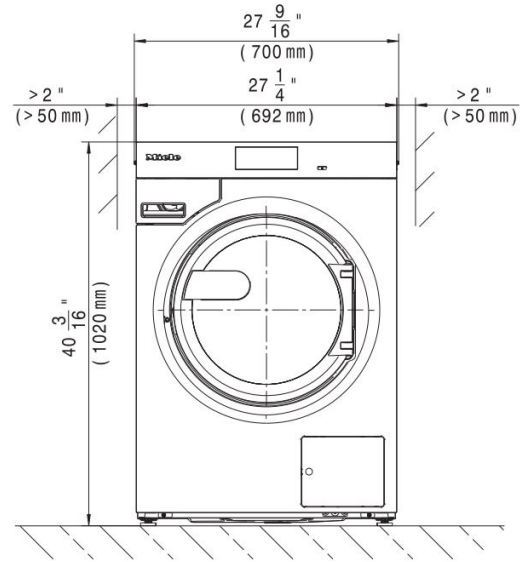

Specifications

Capacity	25 lbs. (11 kg)
Cylinder Diameter	21 ⁹ / ₁₆ in. (548 mm)
Cylinder Depth	16 ¹ / ₄ in. (412 mm)
Cylinder Volume	3.5 cu.ft. (100 l)
Machine Dimensions (WxDxH)	27 ⁹ / ₁₆ x 33 ¹ / ₄ x 40 ³ / ₁₆ in. (700 x 845 x 1,020 mm)
Door Opening	14 ⁹ / ₁₆ in. (370 mm)
Floor to Door	12 ¹³ / ₁₆ in. (326 mm)
Reversible Door	No
Shipping Dimensions (WxDxH)	29 ¹ / ₂ x 36 ¹ / ₈ x 47 ¹³ / ₁₆ in. (750 x 917 x 1,214 mm)
Net Weight	359 lbs. (163 kg)
Crated Weight	386 lbs. (175 kg)
Wash Speed	46 rpm
Extract Speed	1,100 rpm
G-force	370
Water Inlets	2 x ³ / ₄ in. (203 x 19 mm)
Drain Diameter Drain Valve	2 ³ / ₄ in. (70 mm)
Recommended Water Pressure	14.5 -145 psi
Water Flow Drain Valve	52.8 gal/min. (200 l /min.)
Min. Recommended Distance Between Machines	2 in. (50 mm)
Plug/connection cable	NEMA plug: Twist Lock L6-30
Agency Approvals	Intertek