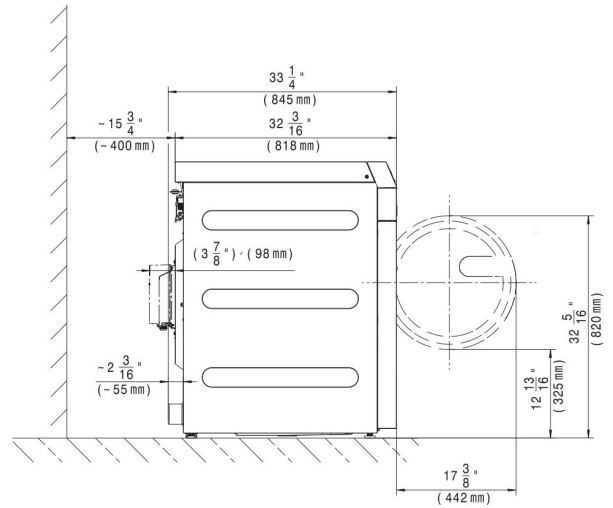

Specifications

Capacity	25 lbs. (11 kg)
Cylinder Diameter	21 ⁹ / ₁₆ in. (548 mm)
Cylinder Depth	16 ¹ / ₄ in. (412 mm)
Cylinder Volume	3.5 cu.ft. (100 l)
Machine Dimensions (WxDxH)	27 ⁹ / ₁₆ x 33 ¹ / ₄ x 40 ³ / ₁₆ in. (700 x 845 x 1,020 mm)
Door Opening	14 ⁹ / ₁₆ in. (370 mm)
Floor to Door	12 ¹³ / ₁₆ in. (326 mm)
Reversible Door	No
Shipping Dimensions (WxDxH)	29 ¹ / ₂ x 36 ¹ / ₈ x 47 ¹³ / ₁₆ in. (750 x 917 x 1,214 mm)
Net Weight	359 lbs. (163 kg)
Crated Weight	386 lbs. (175 kg)
Wash Speed	46 rpm
Extract Speed	1,100 rpm
G-force	370
Water Inlets	2 x ³ / ₄ in. (203 x 19 mm)
Drain Diameter Drain Valve	2 ³ / ₄ in. (70 mm)
Recommended Water Pressure	14.5 -145 psi
Water Flow Drain Valve	52.8 gal/min. (200 l /min.)
Min. Recommended Distance Between Machines	2 in. (50 mm)
Plug/connection cable	NEMA plug: Twist Lock L6-30
Agency Approvals	Intertek