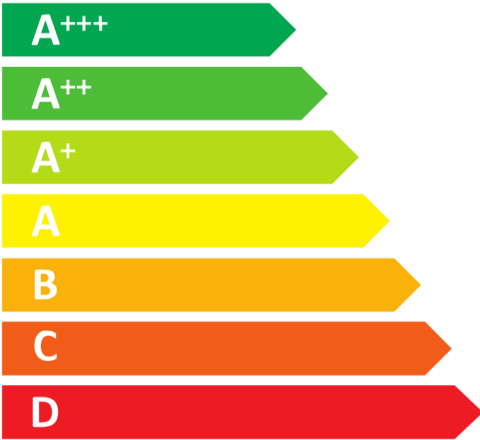

ENERGY

Miele

TWF760WP

EcoSpeed&8kg

A+++

161
kWh/annum

165
min/cycle

8.0
kg