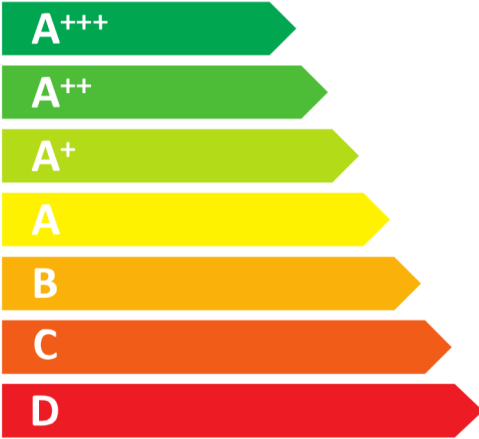

# ENERGY

Miele

TWC640WP

EcoSpeed&8kg

**A+++**

**172**  
kWh/annum

**170**  
min/cycle

**8.0**  
kg