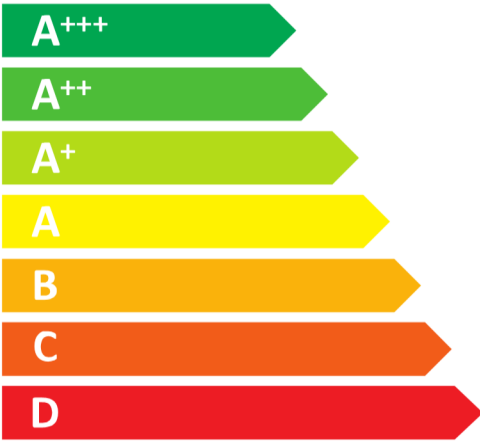

ENERGY

Miele

TEC645WP

EcoSpeed&8kg

A+++

172
kWh/annum

170
min/cycle

8.0
kg