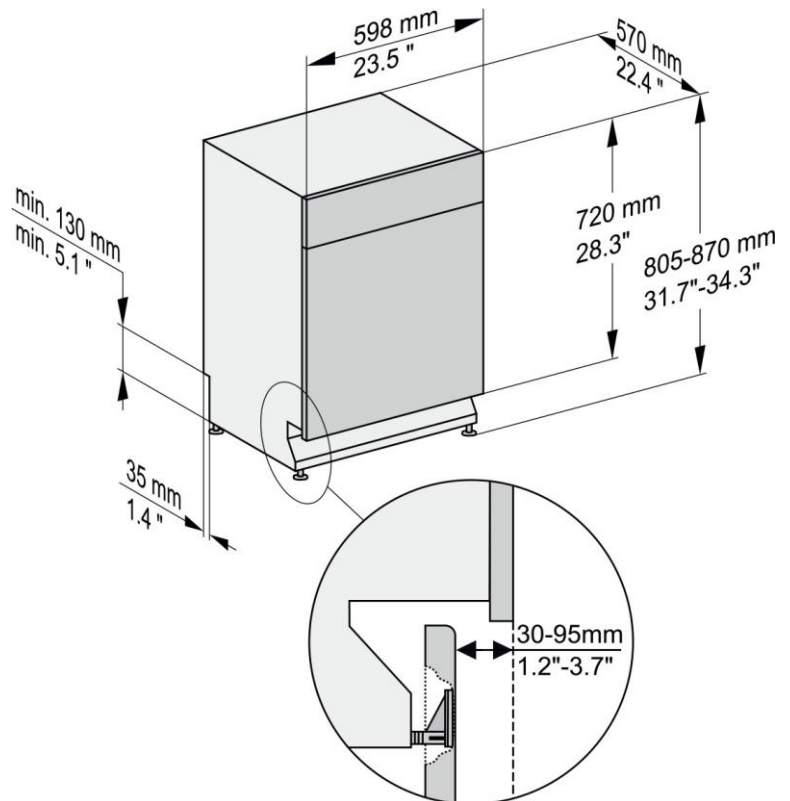

MATERIAL #	ELECTRICAL REQUIREMENTS
11605420	110V / 120V, 60Hz, 15A

SPECIFICATIONS	
Overall Unit Dimensions	23.5" (598 mm) W 31.7" - 34.2" (805-870 mm) H 22.4" (570 mm) D [Depth does not include door panel]
Niche	
Minimum Cabinet Niche Opening	23.6" (600 mm) W 31.7" (805 mm) H 22.4" (570 mm) D
Plumbing	
Water Supply Requirements	<ul style="list-style-type: none"> • Cold or Hot water (max 140°F/60°C) • Male 3/4" GHT
Water Connection Line (Supplied)	Length: 4.9 ft (1.5 m) Female 3/4" GHT
Drain Hose (Supplied)	Length: 4.9 ft (1.5 m) 7/8" (22 mm) internal diameter
Electrical	
Electrical Requirements	110V / 120V, 60Hz, 15 Amps
Power Cord (Convertible to hardwire)	NEMA 5-15 plug, 5' 7" (1.7 m)
Sound	
Sound level	46 dB(A)
Shipping	
Shipping Weight	97 lbs (44 kg)
Shipping Dimensions	26.4" (670 mm) W 38.2" (970 mm) H 26.4" (670 mm) D

PRODUCT DIMENSIONS

CUTOUT DIMENSIONS