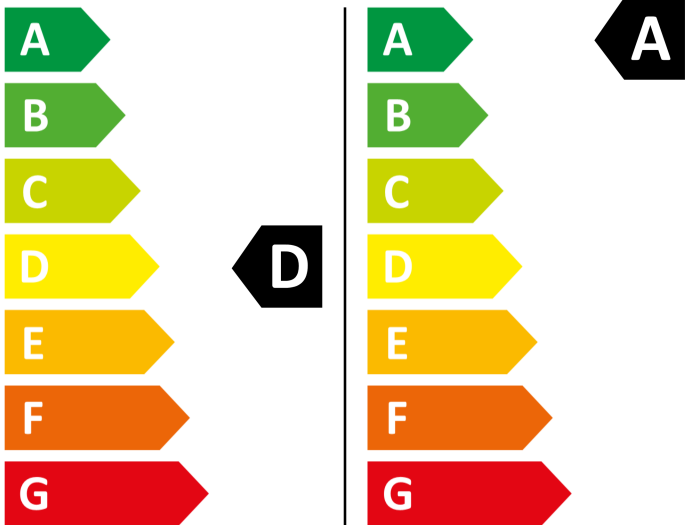

# ENERG

Miele

WTR870WPM PWash&TDos 8/5 kg

🚰 262 kWh / 100

💧 46 kWh / 100

5,0 kg

8,0 kg

68 L