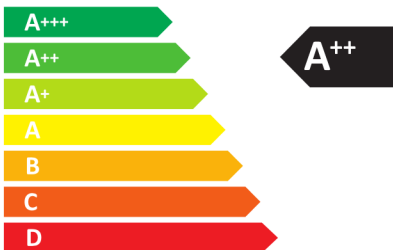

27
kWh/annum

A circular icon containing three curved blades, representing a fan or air circulation feature.

ABCDEFG

A simple line-art icon of an incandescent light bulb.

ABCDEFG

An icon showing three water droplets falling from a horizontal filter mesh.