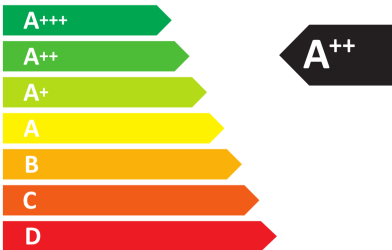

25
kWh/annum

ABCDEFG

ABCDEFG

ABCDEFG

52dB

65/2014