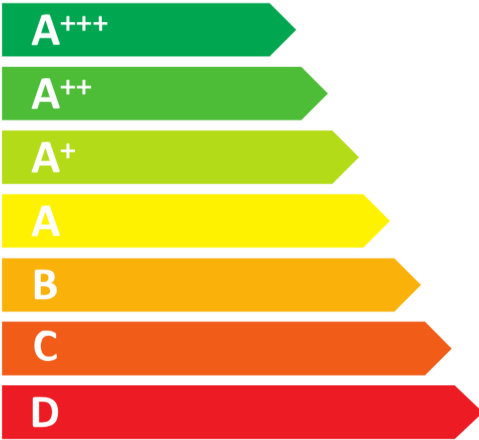

ENERGY

Miele

TEF765WP

EcoSpeed&8kg

A+++

161
kWh/annum

165
min/cycle

8.0
kg