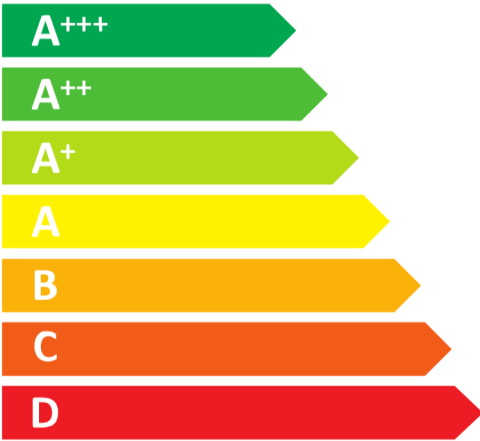

ENERGY

Miele

TWD640WP

EcoSpeed&9kg

A+++

194
kWh/annum

187
min/cycle

9.0
kg