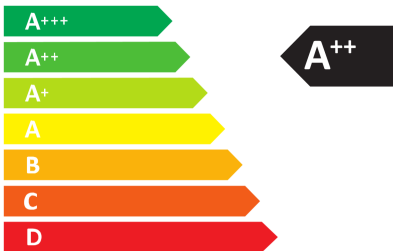

ENERGY

Miele

DA 5798 W

Next Step

24
kWh/annum

ABCDEFG

ABCDEFG

ABCDEFG