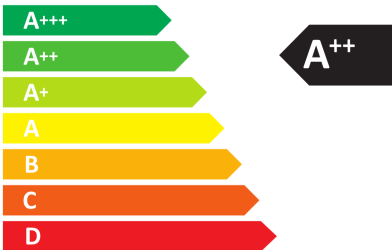

27
kWh/annum

ABCDEFG

ABCDEFG

ABCDEFG

52dB

65/2014