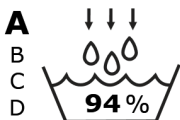

# ENERG

Miele

TCF760WP

EcoSpeed&8kg

**89** kWh / 

**8,0** kg

**2:45**