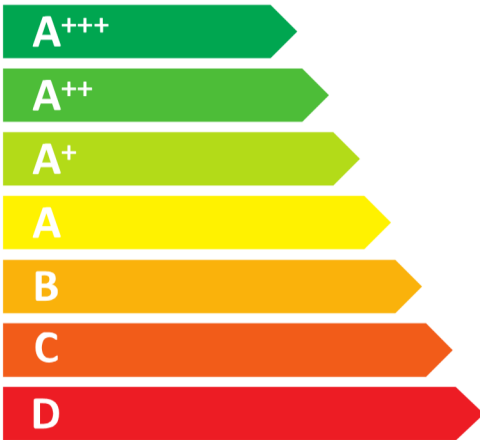

ENERGY

Miele

TWV780WP

Passion

A+++

174
kWh/annum

220
min/cycle

9.0
kg