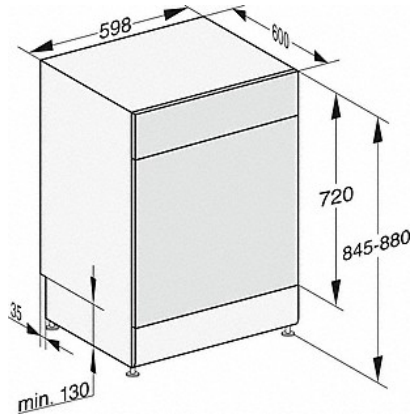

G 7110 SC AutoDos

Freestanding dishwashers
with automatic dispensing thanks to AutoDos with integrated PowerDisk.

G7000, free standing dishwasher, 60cm (installation drawing)