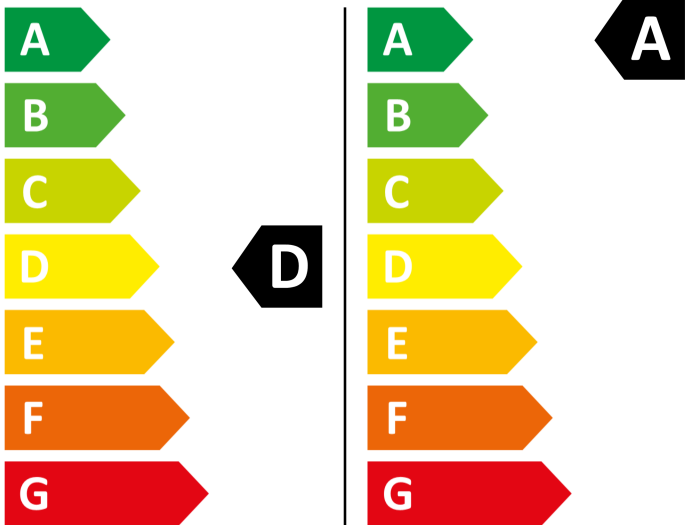

ENERG

Miele

WTI370 WPM

PWash 8/5 kg

262 kWh / 100

46 kWh / 100

5,0 kg

8,0 kg