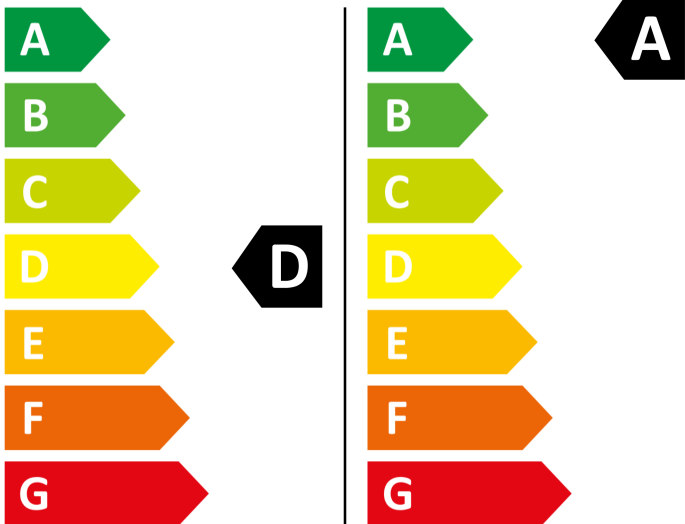

ENERG

Miele

WTR870WPM PWash&TDos 8/5 kg

🚰 262 kWh / 100

💧 46 kWh / 100

5,0 kg

8,0 kg

68 L