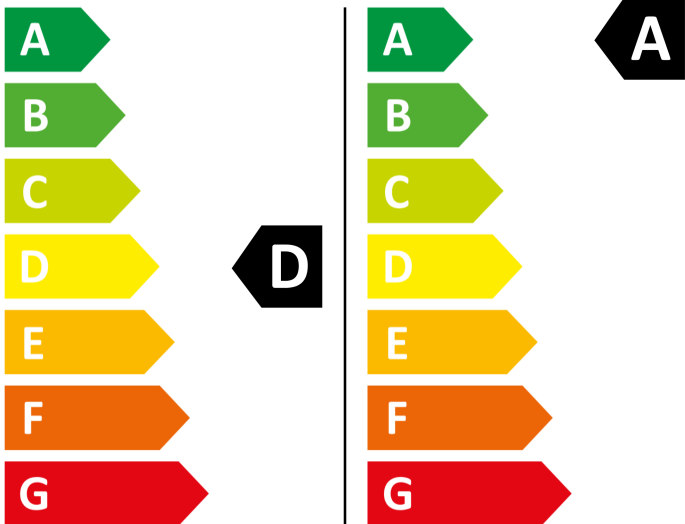

ENERG

Miele

WTW870WPM PWash&TDos 9/6 kg

307 kWh / 100

49 kWh / 100

6,0 kg

9,0 kg

73 L